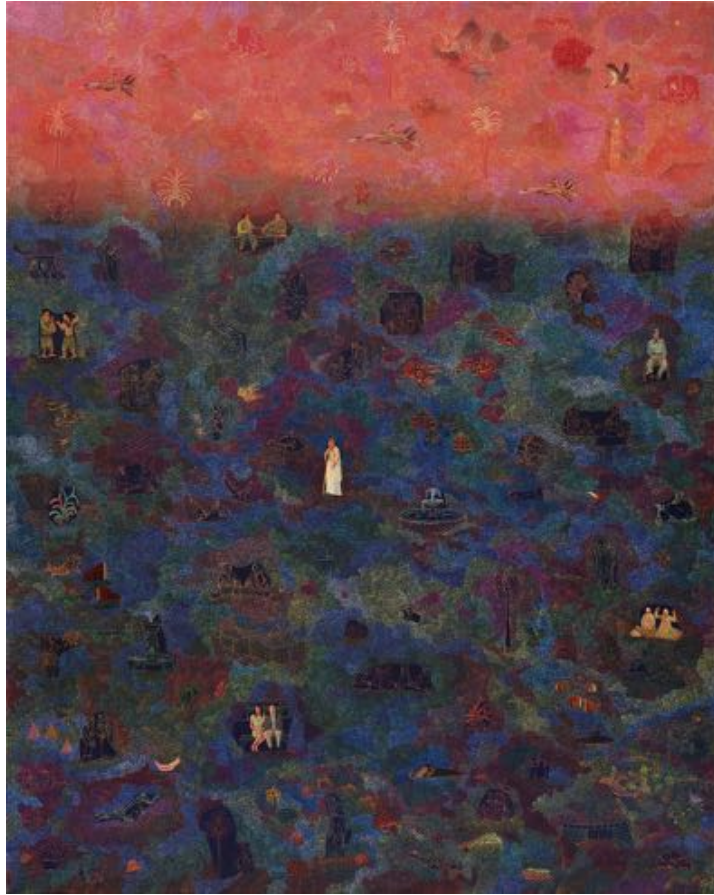

Myths of Modern Life
Acrylic on canvas
76 x 60 inches each
2019
INR 3,40,000 each