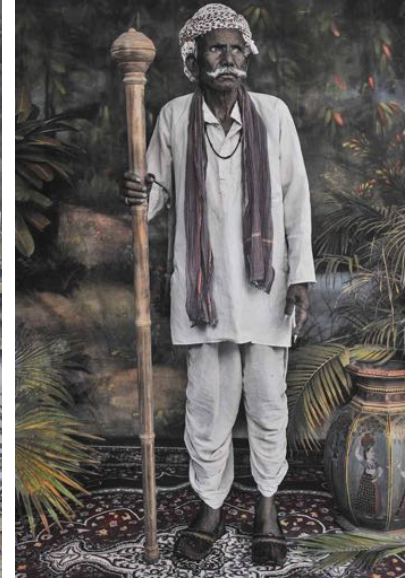

Myths and Reality Series
Silver point on archival Wasli paper
13.1 x 9.9 inches each
2018
Sold

Nobody Knows
Etching on paper
9.5 x 11 inches
2019
INR 20,000
Edition 1/4 Sold

KETAKI SARPOTDAR

Nobody Knows
Etching on paper
9.5 x 11 inches each
2019
INR 20,000 each
Edition 1/4 Sold

KHADIM ALI

Thin Red Line Rooted in the Historiography

Charcoal on paper

90 x 21 inches

Triptych

2015

INR 5,80,000

OM SOORYA